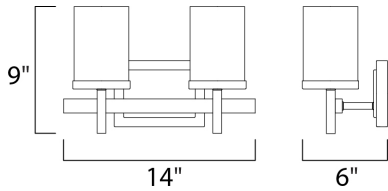

PRODUCT DESCRIPTION

Square glass shades ride upon a rectangular bar to create geometry at its best. Available in Polished Chrome with Satin White glass and Satin Nickel and white Linen glass.

MEASUREMENTS

DIMENSION : 14" W x 9" H x 6" Ext
 BACK PLATE : 6.5" W x 4.75" H x 6.25" HCO
 HANGING WEIGHT : 4.37 lb

LAMPING

INPUT VOLTAGE : 120V
 BULB : 2 x 60W Incandescent E26 Medium , 120W Total
 BULB INCLUDED : (Not Included)
 DIMMABLE : Yes