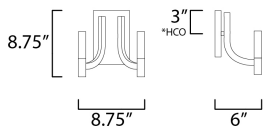

LAMPING

INPUT VOLTAGE : 120V
BULB : 2 x 60W Incandescent E12 Candelabra , 120W Total
BULB INCLUDED : (Not Included)
DIMMABLE : Yes
LIGHTING_DIRECTION : Up