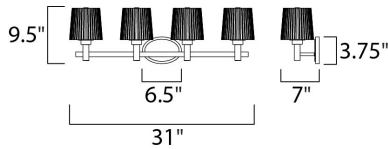

PRODUCT DESCRIPTION

The classic Finesse collection features sweeping oval tube arms that transition to sculptured fonts. The pleated glass shade in Dusty White or Frost shed a warm diffused light.