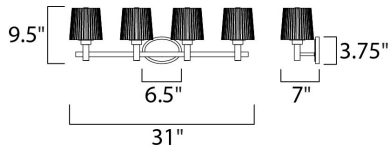

MEASUREMENTS

DIMENSION : 31" W x 9.5" H x 7" Ext
 BACK PLATE : 6.5" W x 3.75" H
 HANGING WEIGHT : 11.73 lb

LAMPING

INPUT VOLTAGE : 120V
 BULB : 4 x 60W Incandescent E26 Medium , 240W Total
 BULB INCLUDED : (Not Included)
 DIMMABLE : Standard