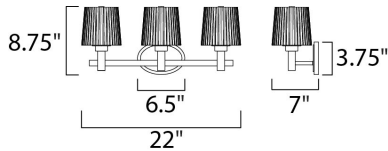

PRODUCT DESCRIPTION

The classic Finesse collection features sweeping oval tube arms that transition to sculptured fonts. The pleated glass shade in Dusty White or Frost shed a warm diffused light.