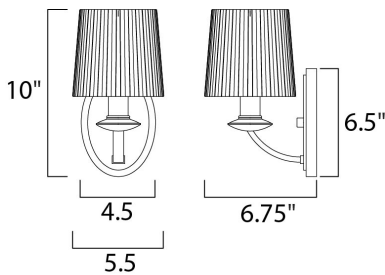

PRODUCT DESCRIPTION

The classic Finesse collection features sweeping oval tube arms that transition to sculptured fonts. The pleated glass shade in Dusty White or Frost shed a warm diffused light.

MEASUREMENTS

DIMENSION : 5.5" W x 10" H x 6.75" Ext
MAX OAH : 4.5" W x 6.5" H
HANGING WEIGHT : 3.09 lb

LAMPING

INPUT VOLTAGE : 120V
BULB : 1 x 60W Incandescent E12 Candelabra , 60W Total
BULB INCLUDED : (Not Included)
DIMMABLE : Yes

FINISHES OPTION

Satin Nickel (SN)

GLASS

Frosted FT

MATERIAL

Steel

RATINGS

cULus
Dry Location

ADDITIONAL

INSTALL UP/DOWN: Up
OPERATING TEMPERATURE:
-20°C (-4°F), 40°C (104°F)

Always consult a qualified electrician before installing any lighting product.