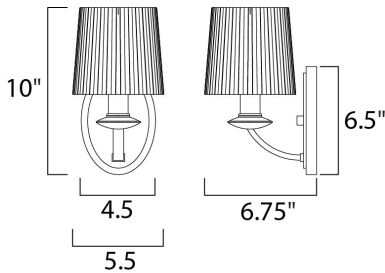

PRODUCT DESCRIPTION

The classic Finesse collection features sweeping oval tube arms that transition to sculptured fonts. The pleated glass shade in Dusty White or Frost shed a warm diffused light. The body is finished in Satin Nickel or Oil Rubbed Bronze.

MEASUREMENTS

DIMENSION : 5.5" W x 10" H x 6.75" Ext
 MAX OAH : 4.5" W x 6.5" H
 HANGING WEIGHT : 3.09 lb

LAMPING

INPUT VOLTAGE : 120V
 BULB : 1 x 60W Incandescent CA , 60W Total
 BULB INCLUDED : (Not Included)
 DIMMABLE : Yes

FINISHES OPTION

-  Oil Rubbed Bronze
-  Satin Nickel

GLASS

Dusty White DW

RATINGS

cULus
 Dry Location

ADDITIONAL

OPERATING TEMPERATURE:
 -20°C (-4°F), 40°C (104°F)