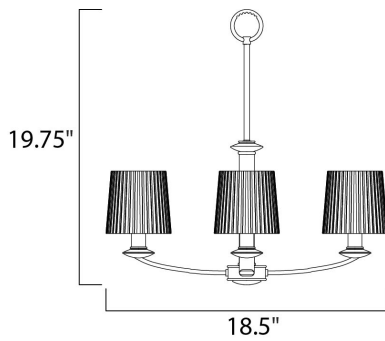

PRODUCT DESCRIPTION

The classic Finesse collection features sweeping oval tube arms that transition to sculptured fonts. The pleated glass shade in Dusty White or Frost shed a warm diffused light.

MEASUREMENTS

DIMENSION : 18.5" L x 18.5" W x 19.75" H
 HANGING WEIGHT : 8.75 lb

LAMPING

INPUT VOLTAGE : 120V
 BULB : 3 x 60W Incandescent E12 Candelabra , 180W Total
 BULB INCLUDED : (Not Included)
 DIMMABLE : Yes

FINISHES OPTION

 Satin Nickel (SN)

GLASS

Frosted FT

MATERIAL

Steel

RATINGS

cULus
 Dry Location

ADDITIONAL