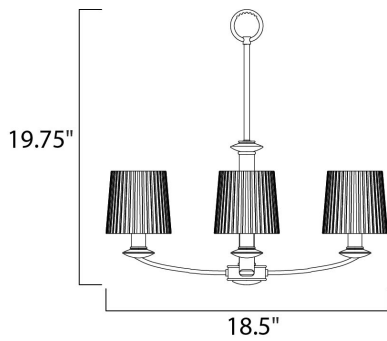

**PRODUCT DESCRIPTION**

The classic Finesse collection features sweeping oval tube arms that transition to sculptured fonts. The pleated glass shade in Dusty White or Frost shed a warm diffused light. The body is finished in Satin Nickel or Oil Rubbed Bronze.

**MEASUREMENTS**

DIMENSION : 18.5" W x 19.75" H  
 HANGING WEIGHT : 8.75 lb

**LAMPING**

INPUT VOLTAGE : 120V  
 BULB : 3 x 60W Incandescent CA , 180W Total  
 BULB INCLUDED : (Not Included)  
 DIMMABLE : Yes

**FINISHES OPTION**

-  Oil Rubbed Bronze
-  Satin Nickel

**GLASS**

Dusty White DW

**RATINGS**

cULus  
 Dry Location

**ADDITIONAL**

OPERATING TEMPERATURE:  
 -20°C (-4°F), 40°C (104°F)