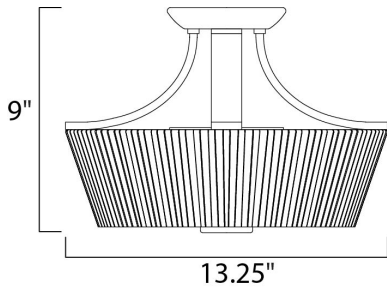

PRODUCT DESCRIPTION

The classic Finesse collection features sweeping oval tube arms that transition to sculptured fonts. The pleated glass shade in Dusty White or Frost shed a warm diffused light. The body is finished in Satin Nickel or Oil Rubbed Bronze.

MEASUREMENTS

DIMENSION : 13.25" W x 9" H
 HANGING WEIGHT : 5.82 lb

LAMPING

INPUT VOLTAGE : 120V
 BULB : 3 x 60W Incandescent E26 Medium , 180W Total
 BULB INCLUDED : (Not Included)
 DIMMABLE : Yes

FINISHES OPTION