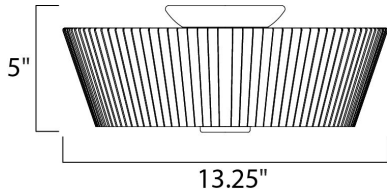

PRODUCT DESCRIPTION

The classic Finesse collection features sweeping oval tube arms that transition to sculptured fonts. The pleated glass shade in Dusty White or Frost shed a warm diffused light.

MEASUREMENTS

DIMENSION : 13.25" L x 13.25" W x 5" H
 HANGING WEIGHT : 3.78 lb

LAMPING

INPUT VOLTAGE : 120V
 BULB : 3 x 60W Incandescent E26 Medium , 180W Total
 BULB INCLUDED : (Not Included)
 DIMMABLE : Yes

FINISHES OPTION

 Satin Nickel (SN)

GLASS

Frosted FT

MATERIAL

Steel, Glass

RATINGS

cULus
 Dry Location

ADDITIONAL