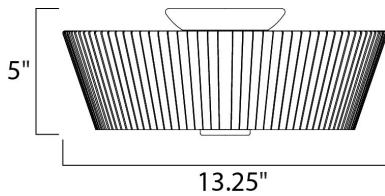

PRODUCT DESCRIPTION

The classic Finesse collection features sweeping oval tube arms that transition to sculptured fonts. The pleated glass shade in Dusty White or Frost shed a warm diffused light. The body is finished in Satin Nickel or Oil Rubbed Bronze.

MEASUREMENTS

DIMENSION : 13.25" W x 5" H
 HANGING WEIGHT : 4.63 lb

LAMPING

INPUT VOLTAGE : 120V
 BULB : 3 x 60W Incandescent E26 Medium , 180W Total
 BULB INCLUDED : (Not Included)
 DIMMABLE : Yes

FINISHES OPTION