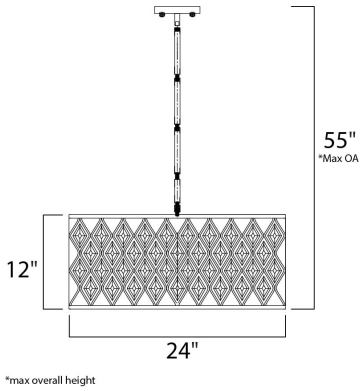

**PRODUCT DESCRIPTION**

Diamond-shaped crystals gracefully fit the openings in these metal frames finished in a rustic Golden Silver finish, and creamy Off White fabric shades line each frame of the Diamond collection. The oval-shaped pendant is sure to be the focal point of any fine decor.

**MEASUREMENTS**

- DIMENSION : 24" W x 12" H
- MAX OAH : 55" OAH
- CANOPY : 5.11" W x 1" H
- HANGING WEIGHT : 22 lb

**LAMPING**

- INPUT VOLTAGE : 120V
- BULB : 4 x 60W Incandescent E26 Medium , 240W Total
- BULB INCLUDED : (Not Included)
- DIMMABLE : Yes