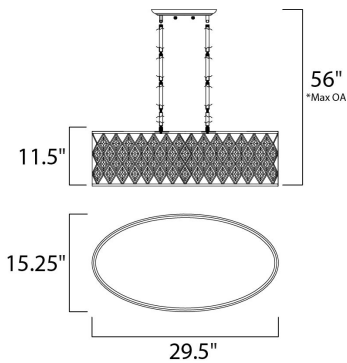

PRODUCT DESCRIPTION

Diamond-shaped crystals gracefully fit the openings in these metal frames finished in a rustic Golden Silver finish, and creamy Off White fabric shades line each frame of the Diamond collection. The oval-shaped pendant is sure to be the focal point of any fine decor.

*max overall height

MEASUREMENTS

DIMENSION : 29.5" L x 15.25" W x 11.5" H
 MAX OAH : 56" OAH
 HANGING WEIGHT : 22 lb

LAMPING

INPUT VOLTAGE : 120V
 BULB : 4 x 60W Incandescent E26 Medium , 240W Total
 BULB INCLUDED : (Not Included)
 DIMMABLE : Yes