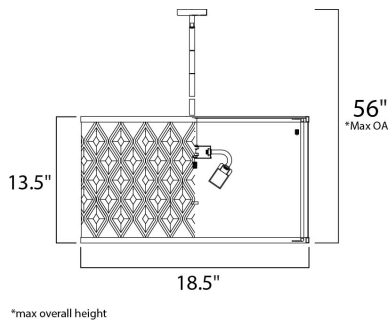

MEASUREMENTS

- DIMENSION : 18.5" W x 13.5" H
- MAX OAH : 56" OAH
- CANOPY : 5.11" W x 1" H
- HANGING WEIGHT : 19.8 lb

LAMPING

- INPUT VOLTAGE : 120V
- BULB : 3 x 60W Incandescent E26 Medium , 180W Total
- BULB INCLUDED : (Not Included)
- DIMMABLE : Yes