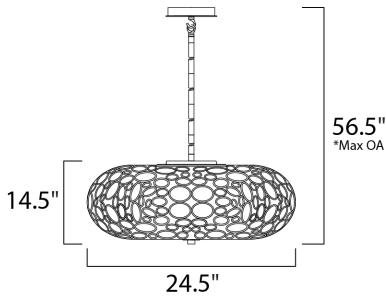

\*max overall height

**MEASUREMENTS**

DIMENSION : 24.5" W x 14.5" H  
 MAX OAH : 56.5" OAH  
 HANGING WEIGHT : 22.97 lb

**LAMPING**

INPUT VOLTAGE : 120V  
 BULB : 2 x 60W Incandescent E26 Medium , 120W Total  
 BULB INCLUDED : (Not Included)  
 DIMMABLE : Standard Dimmer