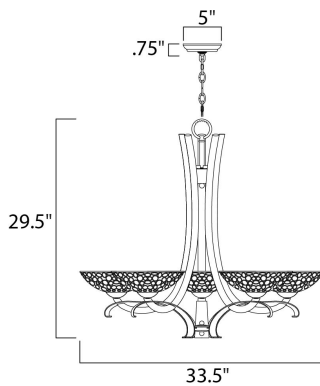

PRODUCT DESCRIPTION

Multiple-sized rings artfully welded to one another form modern sculptures in the Meridian collection. The Dusty White inner glass shades add a perfect contrast to the darker metal finished in a mottled Umber Bronze.

MEASUREMENTS

DIMENSION : 33.5" W x 29.5" H
 CANOPY : 0.75" H
 HANGING WEIGHT : 20.68 lb

LAMPING

INPUT VOLTAGE : 120V
 LUMENS : 2,250 Rated
 BULB : 5 x 40W Xenon G9 Frost , 200W Total
 BULB INCLUDED : (Included)
 DIMMABLE : Standard Dimmer
 COLOR_TEMP : 2900K