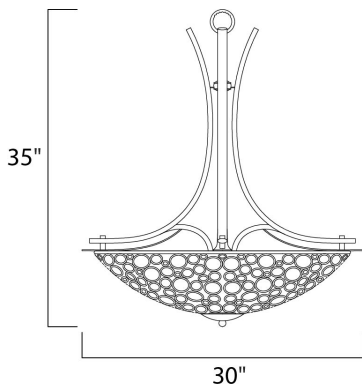

PRODUCT DESCRIPTION

Multiple-sized rings artfully welded to one another form modern sculptures in the Meridian collection. The Dusty White inner glass shades add a perfect contrast to the darker metal finished in a mottled Umber Bronze.

MEASUREMENTS

DIMENSION : 30" W x 35" H

HANGING WEIGHT : 26.8 lb

LAMPING

INPUT VOLTAGE : 120V

BULB : 4 x 60W Incandescent E26 Medium , 240W Total

BULB INCLUDED : (Not Included)

DIMMABLE : Standard Dimmer