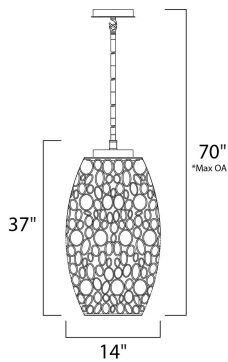

**ADDITIONAL**

OPERATING TEMPERATURE:  
-20°C (-4°F), 40°C (104°F)

**MEASUREMENTS**

DIMENSION : 14" W x 37" H  
 MAX OAH : 70" OAH  
 HANGING WEIGHT : 19.18 lb

**LAMPING**

INPUT VOLTAGE : 120V  
 BULB : 2 x 60W Incandescent E26 Medium , 120W Total  
 BULB INCLUDED : (Not Included)  
 DIMMABLE : Standard Dimmer