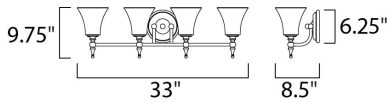

**MEASUREMENTS**

DIMENSION : 33" W x 9.75" H x 8.5" Ext  
 BACK PLATE : 6.25" W x 6.25" H x 3.6" HCO  
 HANGING WEIGHT : 7.28 lb

**LAMPING**

INPUT VOLTAGE : 120V  
 BULB : 4 x 100W Incandescent E26 Medium , 0W Total  
 BULB INCLUDED : (Not Included)  
 DIMMABLE : Standard  
 LIGHTING\_DIRECTION : Both