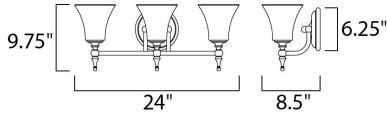

**MEASUREMENTS**

DIMENSION : 24" W x 9.75" H x 8.5" Ext  
 BACK PLATE : 6.25" W x 6.25" H x 3.6" HCO  
 HANGING WEIGHT : 6.39 lb

**LAMPING**

INPUT VOLTAGE : 120V  
 LUMENS : 0 Rated  
 BULB : 3 x 100W Incandescent E26 Medium , 300W Total  
 DIMMABLE : Standard  
 COLOR\_TEMP : 2700K  
 LIGHTING\_DIRECTION : Both