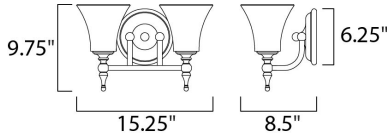

MEASUREMENTS

DIMENSION : 15.25" W x 9.75" H x 8.5" Ext
 BACK PLATE : 6.25" W x 6.25" H x 3.6" HCO
 HANGING WEIGHT : 4.18 lb

LAMPING

INPUT VOLTAGE : 120V
 LUMENS : 0 Rated
 BULB : 2 x 100W Incandescent E26 Medium , 200W Total
 DIMMABLE : Standard
 COLOR_TEMP : 2700K
 LIGHTING_DIRECTION : Both