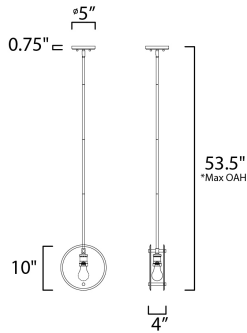

PRODUCT DESCRIPTION

Round Clear beveled edge glass panels are suspended from frames of Polished Chrome for crisp and clean look. Simple, yet elegant, this collection delivers a quiet sophistication for everyday living.

*max overall height

MEASUREMENTS

- DIMENSION : 10" L x 4" W x 10" H
- MAX OAH : 53.5" OAH
- CANOPY : 5" W x 0.75" H x 5" L
- HANGING WEIGHT : 4.62 lb

LAMPING

- INPUT VOLTAGE : 120V
- BULB : 1 x 100W Incandescent E26 Medium , 100W Total
- BULB INCLUDED : (Not Included)
- DIMMABLE : Yes