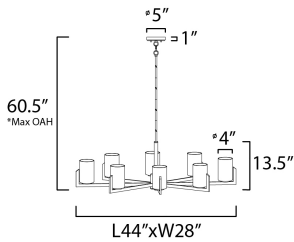

MEASUREMENTS

DIMENSION : 44" L x 28" W x 13.5" H
 MAX OAH : 60.5" OAH
 CANOPY : 5" W x 1" H x 5" L
 HANGING WEIGHT : 8.6 lb

LAMPING

INPUT VOLTAGE : 120V
 BULB : 8 x 16W Incandescent E26 Medium , 128W Total
 BULB INCLUDED : (Not Included)

*max overall height

FINISHES OPTION

-  Satin Brass (SBR)
-  Satin Nickel (SN)

GLASS

Satin White SW

MATERIAL

Steel, Glass

RATINGS