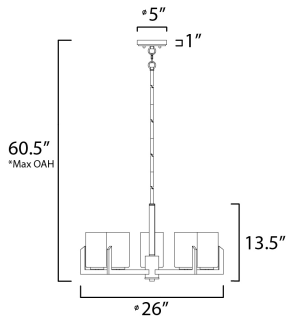

*max overall height

MEASUREMENTS

- DIMENSION : 26" L x 26" W x 13.5" H
- MAX OAH : 60.5" OAH
- CANOPY : 5" W x 1" H x 5" L
- HANGING WEIGHT : 8.25 lb

LAMPING

- INPUT VOLTAGE : 120V
- BULB : 5 x 60W Incandescent E26 Medium , 300W Total
- BULB INCLUDED : (Not Included)
- DIMMABLE :