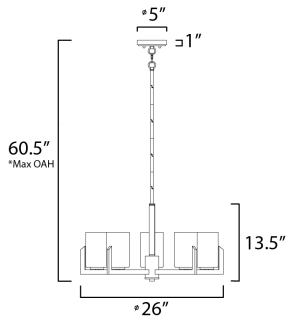

MEASUREMENTS

DIMENSION : 26" L x 26" W x 13.5" H
 MAX OAH : 60.5" OAH
 CANOPY : 5" W x 1" H x 5" L
 HANGING WEIGHT : 8.25 lb

LAMPING

INPUT VOLTAGE : 120V
 BULB : 5 x 60W Incandescent E26 Medium , 300W Total
 BULB INCLUDED : (Not Included)
 DIMMABLE :

*max overall height

FINISHES OPTION

-  Satin Brass (SBR)
-  Satin Nickel (SN)

GLASS

Satin White SW

MATERIAL

Steel, Glass

RATINGS