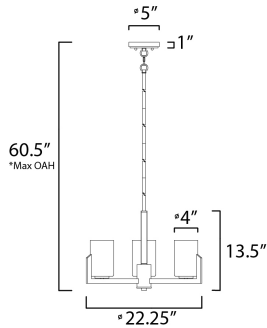

*max overall height

MEASUREMENTS

- DIMENSION : 22.25" L x 22.25" W x 13.5" H
- MAX OAH : 60.5" OAH
- CANOPY : 5" W x 1" H x 5" L
- HANGING WEIGHT : 5.91 lb

LAMPING

- INPUT VOLTAGE : 120V
- BULB : 3 x 60W Incandescent E26 Medium , 180W Total
- BULB INCLUDED : (Not Included)
- DIMMABLE :