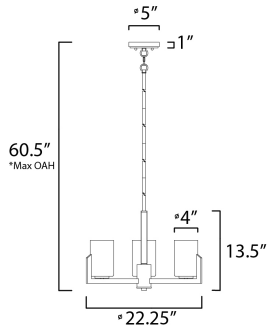

*max overall height

MEASUREMENTS

- DIMENSION : 22.25" L x 22.25" W x 13.5" H
- MAX OAH : 60.5" OAH
- CANOPY : 5" W x 1" H x 5" L
- HANGING WEIGHT : 5.91 lb

LAMPING

- INPUT VOLTAGE : 120V
- BULB : 3 x 60W Incandescent E26 Medium , 180W Total
- BULB INCLUDED : (Not Included)
- DIMMABLE :