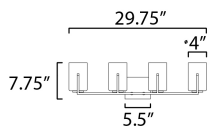

LAMPING

- INPUT VOLTAGE : 120V
- BULB : 4 x 60W Incandescent E26 Medium , 240W Total
- BULB INCLUDED : (Not Included)
- DIMMABLE :
- LIGHTING_DIRECTION : Up/Down