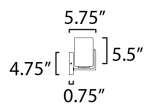

LAMPING

- INPUT VOLTAGE : 120V
- BULB : 4 x 60W Incandescent E26 Medium , 240W Total
- BULB INCLUDED : (Not Included)
- DIMMABLE :
- LIGHTING_DIRECTION : Up/Down