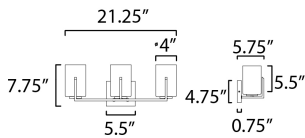

**MEASUREMENTS**

DIMENSION : 21.25" W x 7.75" H x 5.75" Ext  
 BACK PLATE : 5.5" W x 4.75" H x 5.5" HCO  
 HANGING WEIGHT : 4.48 lb

**LAMPING**

INPUT VOLTAGE : 120V  
 BULB : 3 x 60W Incandescent E26 Medium , 180W Total  
 BULB INCLUDED : (Not Included)  
 DIMMABLE :  
 LIGHTING\_DIRECTION : Up/Down