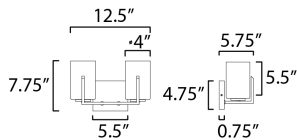

MEASUREMENTS

DIMENSION : 12.5" W x 7.75" H x 5.75" Ext
 BACK PLATE : 5.5" W x 4.75" H x 5.5" HCO
 HANGING WEIGHT : 2.7 lb

LAMPING

INPUT VOLTAGE : 120V
 BULB : 2 x 60W Incandescent E26 Medium , 120W Total
 BULB INCLUDED : (Not Included)
 DIMMABLE :
 LIGHTING_DIRECTION : Up/Down