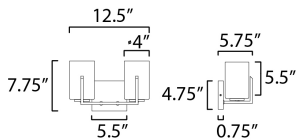

**MEASUREMENTS**

DIMENSION : 12.5" W x 7.75" H x 5.75" Ext  
 BACK PLATE : 5.5" W x 4.75" H x 5.5" HCO  
 HANGING WEIGHT : 2.7 lb

**LAMPING**

INPUT VOLTAGE : 120V  
 BULB : 2 x 60W Incandescent E26 Medium , 120W Total  
 BULB INCLUDED : (Not Included)  
 DIMMABLE :  
 LIGHTING\_DIRECTION : Up/Down