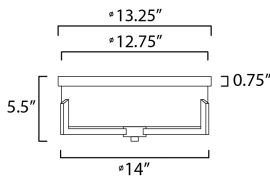

MEASUREMENTS

DIMENSION : 14" L x 14" W x 5.5" H
 CANOPY : 13.25" W x 0.75" H x 13.25" L
 HANGING WEIGHT : 6.28 lb

LAMPING

INPUT VOLTAGE : 120V
 BULB : 3 x 60W Incandescent E26 Medium , 180W Total
 BULB INCLUDED : (Not Included)
 DIMMABLE :