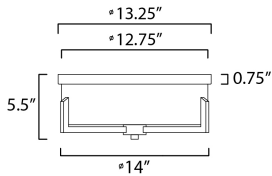

MEASUREMENTS

DIMENSION : 14" L x 14" W x 5.5" H
 CANOPY : 13.25" W x 0.75" H x 13.25" L
 HANGING WEIGHT : 6.28 lb

LAMPING

INPUT VOLTAGE : 120V
 BULB : 3 x 60W Incandescent E26 Medium , 180W Total
 BULB INCLUDED : (Not Included)
 DIMMABLE :