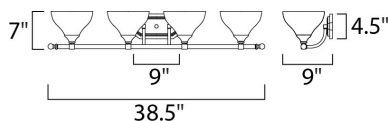

PRODUCT DESCRIPTION

Sleek modern form available in your choice of Oil Rubbed Bronze or Satin Nickel finish. The Frost glass shade gently melds into the flowing lines of the frame.

MEASUREMENTS

DIMENSION : 38.5" W x 7" H x 9" Ext
 BACK PLATE : 9" W x 4.38" H
 HANGING WEIGHT : 9.17 lb