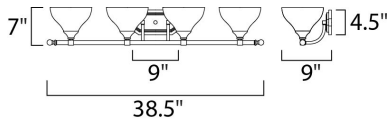

**PRODUCT DESCRIPTION**

Sleek modern form available in your choice of Oil Rubbed Bronze or Satin Nickel finish. The Frost glass shade gently melds into the flowing lines of the frame.

**MEASUREMENTS**

DIMENSION : 38.5" W x 7" H x 9" Ext  
 BACK PLATE : 9" W x 4.38" H  
 HANGING WEIGHT : 9.17 lb