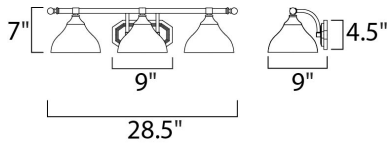

PRODUCT DESCRIPTION

Sleek modern form available in your choice of Oil Rubbed Bronze or Satin Nickel finish. The Frost glass shade gently melds into the flowing lines of the frame.

MEASUREMENTS

DIMENSION : 28.5" W x 7" H x 9" Ext
 BACK PLATE : 9" W x 4.35" H
 HANGING WEIGHT : 7.08 lb