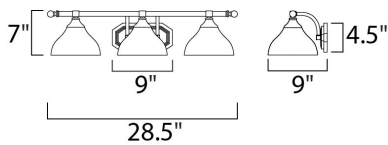

PRODUCT DESCRIPTION

Sleek modern form available in your choice of Oil Rubbed Bronze or Satin Nickel finish. The Frost glass shade gently melds into the flowing lines of the frame.

MEASUREMENTS

DIMENSION : 28.5" W x 7" H x 9" Ext
 BACK PLATE : 9" W x 4.38" H
 HANGING WEIGHT : 7.08 lb