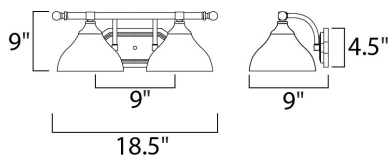

PRODUCT DESCRIPTION

Sleek modern form available in your choice of Oil Rubbed Bronze or Satin Nickel finish. The Frost glass shade gently melds into the flowing lines of the frame.

MEASUREMENTS

DIMENSION : 18.5" W x 7" H x 9" Ext
 BACK PLATE : 9" W x 4.38" H
 HANGING WEIGHT : 5.05 lb