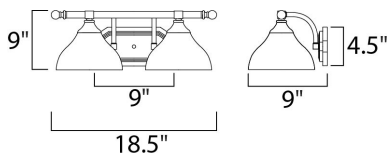

PRODUCT DESCRIPTION

Sleek modern form available in your choice of Oil Rubbed Bronze or Satin Nickel finish. The Frost glass shade gently melds into the flowing lines of the frame.

MEASUREMENTS

DIMENSION : 18.5" W x 7" H x 9" Ext
 BACK PLATE : 9" W x 4.38" H
 HANGING WEIGHT : 5.05 lb