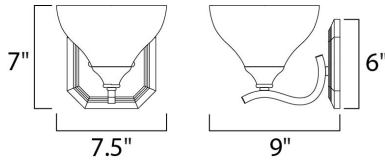

PRODUCT DESCRIPTION

Sleek modern form available in your choice of Oil Rubbed Bronze or Satin Nickel finish. The Frost glass shade gently melds into the flowing lines of the frame.

MEASUREMENTS

DIMENSION : 7.5" W x 7" H x 9" Ext
 MAX OAH : 6" W x 6" H
 HANGING WEIGHT : 2.16 lb