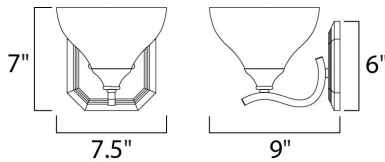

**PRODUCT DESCRIPTION**

Sleek modern form available in your choice of Oil Rubbed Bronze or Satin Nickel finish. The Frost glass shade gently melds into the flowing lines of the frame.

**MEASUREMENTS**

DIMENSION : 7.5" W x 7" H x 9" Ext  
 MAX OAH : 6" W x 6" H  
 HANGING WEIGHT : 2.16 lb