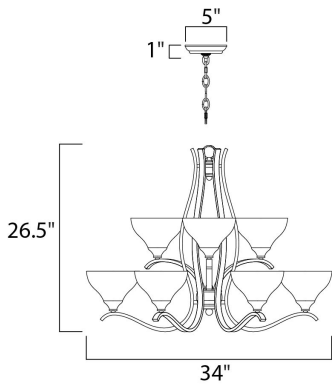

**PRODUCT DESCRIPTION**

Sleek modern form available in your choice of Oil Rubbed Bronze or Satin Nickel finish. The Frost glass shade gently melds into the flowing lines of the frame.

**MEASUREMENTS**

DIMENSION : 34" W x 26.5" H  
 HANGING WEIGHT : 24.82 lb

**LAMPING**

INPUT VOLTAGE : 120V  
 BULB : 9 x 60W Incandescent E26 Medium , 540W Total  
 BULB INCLUDED : (Not Included)  
 DIMMABLE : Yes

**FINISHES OPTION**

 Satin Nickel (SN)

**GLASS**

Frosted FT

**MATERIAL**