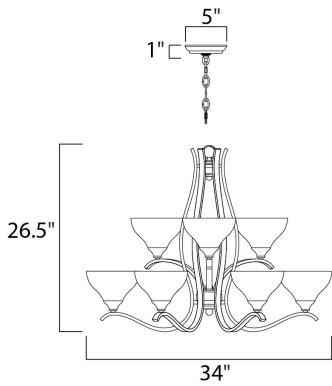

**PRODUCT DESCRIPTION**

Sleek modern form available in your choice of Oil Rubbed Bronze or Satin Nickel finish. The Frost glass shade gently melds into the flowing lines of the frame.

**MEASUREMENTS**

DIMENSION : 34" W x 26.5" H  
 CANOPY : 5" W x 1" H x 5" L  
 HANGING WEIGHT : 24.82 lb