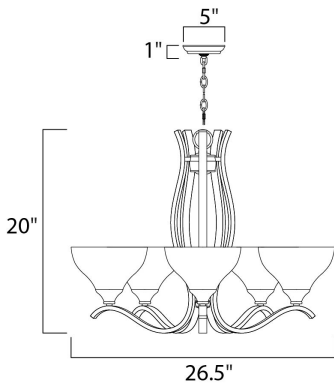

PRODUCT DESCRIPTION

Sleek modern form available in your choice of Oil Rubbed Bronze or Satin Nickel finish. The Frost glass shade gently melds into the flowing lines of the frame.

MEASUREMENTS

DIMENSION : 26.5" W x 20" H
 CANOPY : 5" W x 1" H x 5" L
 HANGING WEIGHT : 13.1 lb

LAMPING

INPUT VOLTAGE : 120V
 BULB : 5 x 100W Incandescent E26 Medium , 0W Total
 BULB INCLUDED : (Not Included)
 DIMMABLE : Standard

FINISHES OPTION

-  Oil Rubbed Bronze
-  Satin Nickel

GLASS

Frosted FT

MATERIAL