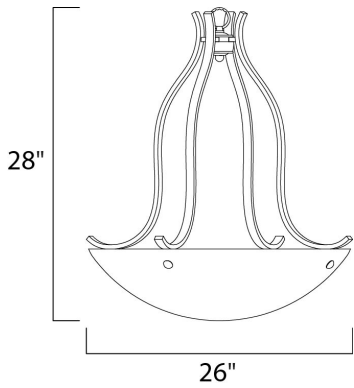

**PRODUCT DESCRIPTION**

Sleek modern form available in your choice of Oil Rubbed Bronze or Satin Nickel finish. The Frost glass shade gently melds into the flowing lines of the frame.

**MEASUREMENTS**

DIMENSION : 26" W x 28" H  
 HANGING WEIGHT : 14.86 lb

**LAMPING**

INPUT VOLTAGE : 120V  
 BULB : 3 x 100W Incandescent E26 Medium , 300W Total  
 BULB INCLUDED : (Not Included)  
 DIMMABLE : Yes

**FINISHES OPTION**

-  Oil Rubbed Bronze
-  Satin Nickel

**GLASS**