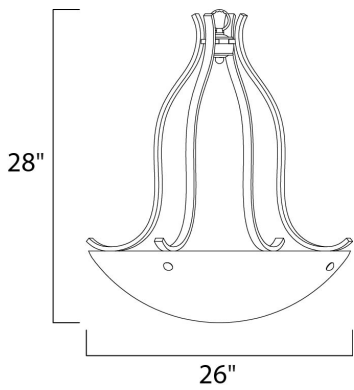

**PRODUCT DESCRIPTION**

Sleek modern form available in your choice of Oil Rubbed Bronze or Satin Nickel finish. The Frost glass shade gently melds into the flowing lines of the frame.

**MEASUREMENTS**

DIMENSION : 26" W x 28" H  
 HANGING WEIGHT : 14.86 lb

**LAMPING**

INPUT VOLTAGE : 120V  
 BULB : 3 x 100W Incandescent E26 Medium , 300W Total  
 BULB INCLUDED : (Not Included)  
 DIMMABLE : Yes

**FINISHES OPTION**

 Oil Rubbed Bronze

**GLASS**

Frosted FT

**MATERIAL**