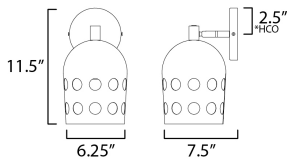

LAMPING

INPUT VOLTAGE : 120V
BULB : 1 x 40W Incandescent E26 Medium , 40W Total
BULB INCLUDED : (Not Included)
DIMMABLE : 3 Step Touch
LIGHTING_DIRECTION : Directional