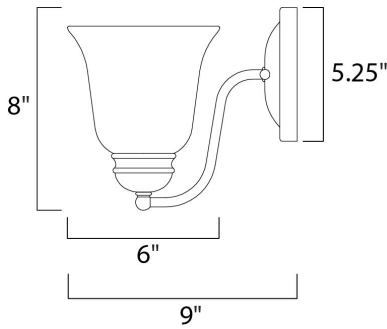

PRODUCT DESCRIPTION

Contemporary collection with sweeping arms and clean lines. Offered in Ice glass and Satin Nickel finish or Wilshire glass and Oil Rubbed Bronze finish.

MEASUREMENTS

DIMENSION : 6" W x 8" H x 9" Ext
 MAX OAH : 5.25" W x 5.25" H
 HANGING WEIGHT : 1.68 lb

LAMPING

INPUT VOLTAGE : 120V
 BULB : 1 x 60W Incandescent E26 Medium , 60W Total
 BULB INCLUDED : (Not Included)
 DIMMABLE : Yes

FINISHES OPTION

-  Oil Rubbed Bronze
-  Polished Chrome
-  Satin Nickel

GLASS