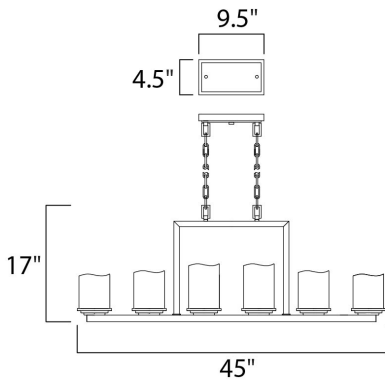

MEASUREMENTS

DIMENSION : 45" L x 5" W x 17" H
 CANOPY : 4.5" W x 1" H x 9.5" L
 HANGING WEIGHT : 30.8 lb

LAMPING

INPUT VOLTAGE : 120V
 BULB : 6 x 60W Incandescent E26 Medium , 360W Total
 BULB INCLUDED : (Not Included)
 DIMMABLE : Yes